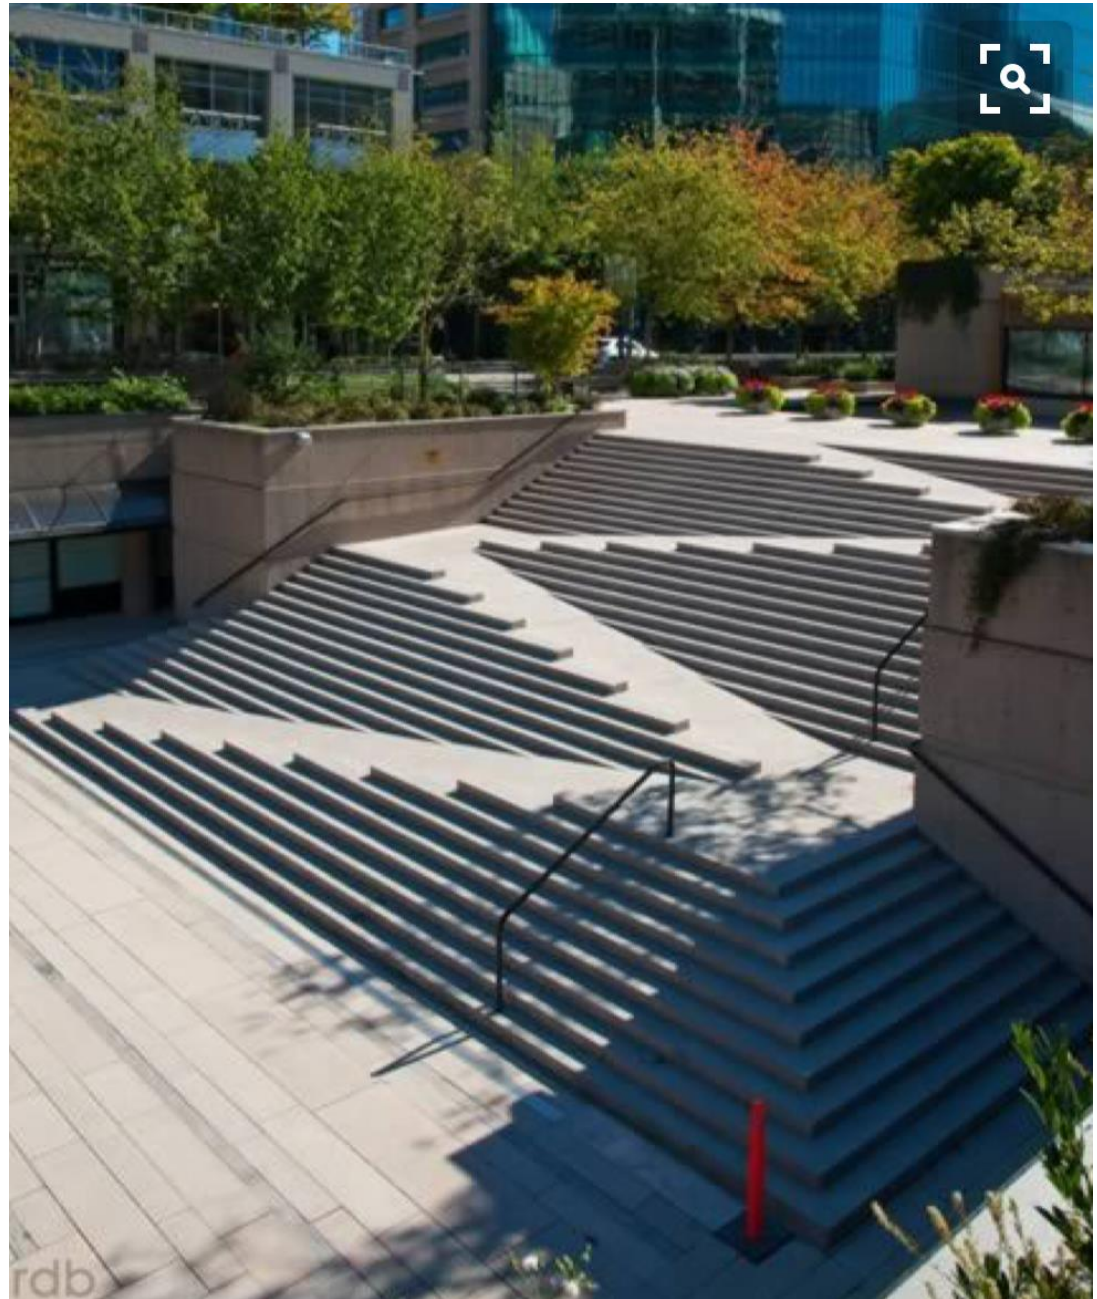

INTERIOR FEEL

BASEMENT FEEL

MAIN LOBBY FEEL

WATER FEATURE

LANDSCAPE ELEMENTS  
PEGS

RAMP STAIR

LANDSCAPE ELEMENTS  
**PEGS**

# SCHEME 1 SITE PLAN

OUTDOOR  
EXHIBIT AREA

LANDSCAPE BUFFER

TO BASEMENT

FORMAL OUTDOOR  
EVENT AREA

ENTRY/ EXIT  
BASEMENT PARKING

OUTDOOR  
SCULPTURE

PAVILION