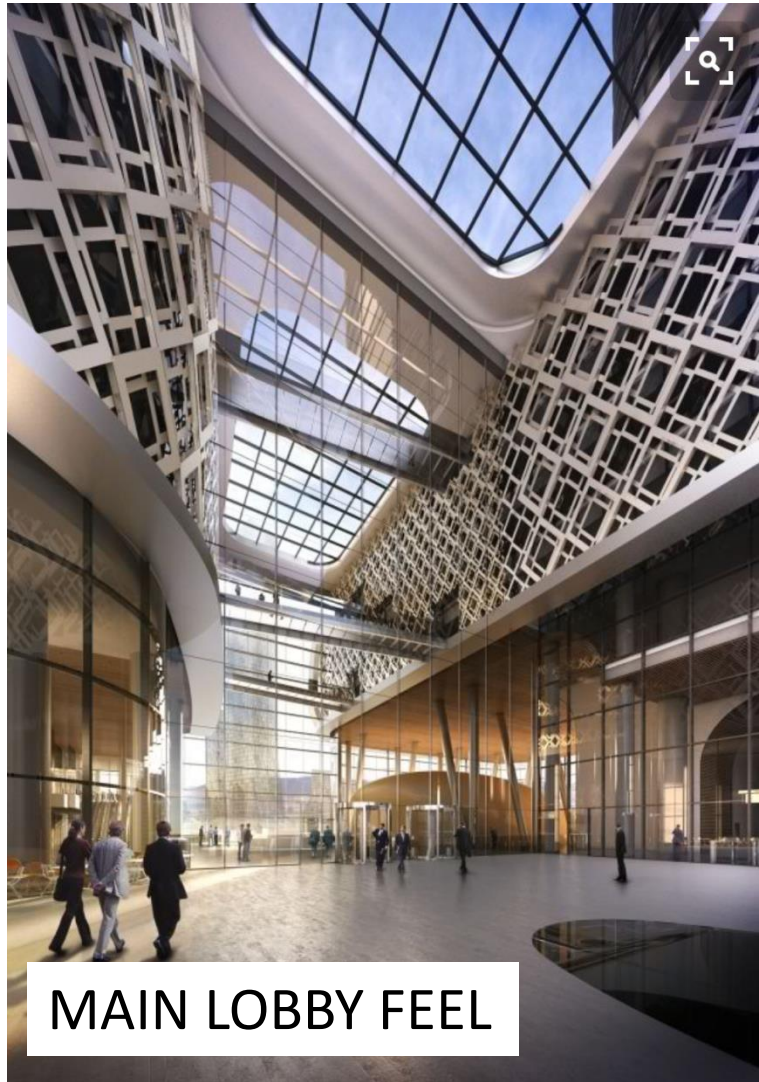

# AMERICAN MUSEUM OF PHILIPPINE ART

CONCEPTUAL DESIGN PRESENTATION

MANILA WAY WEST COVINA LA

MASSING

EXTERIOR FIN.

MASSING

MASSING

ARCHITECTURAL MASSING  
**PEGS**

INTERIOR FEEL

BASEMENT FEEL

MAIN LOBBY FEEL

WATER FEATURE

LANDSCAPE ELEMENTS  
PEGS

RAMP STAIR

LANDSCAPE ELEMENTS  
**PEGS**