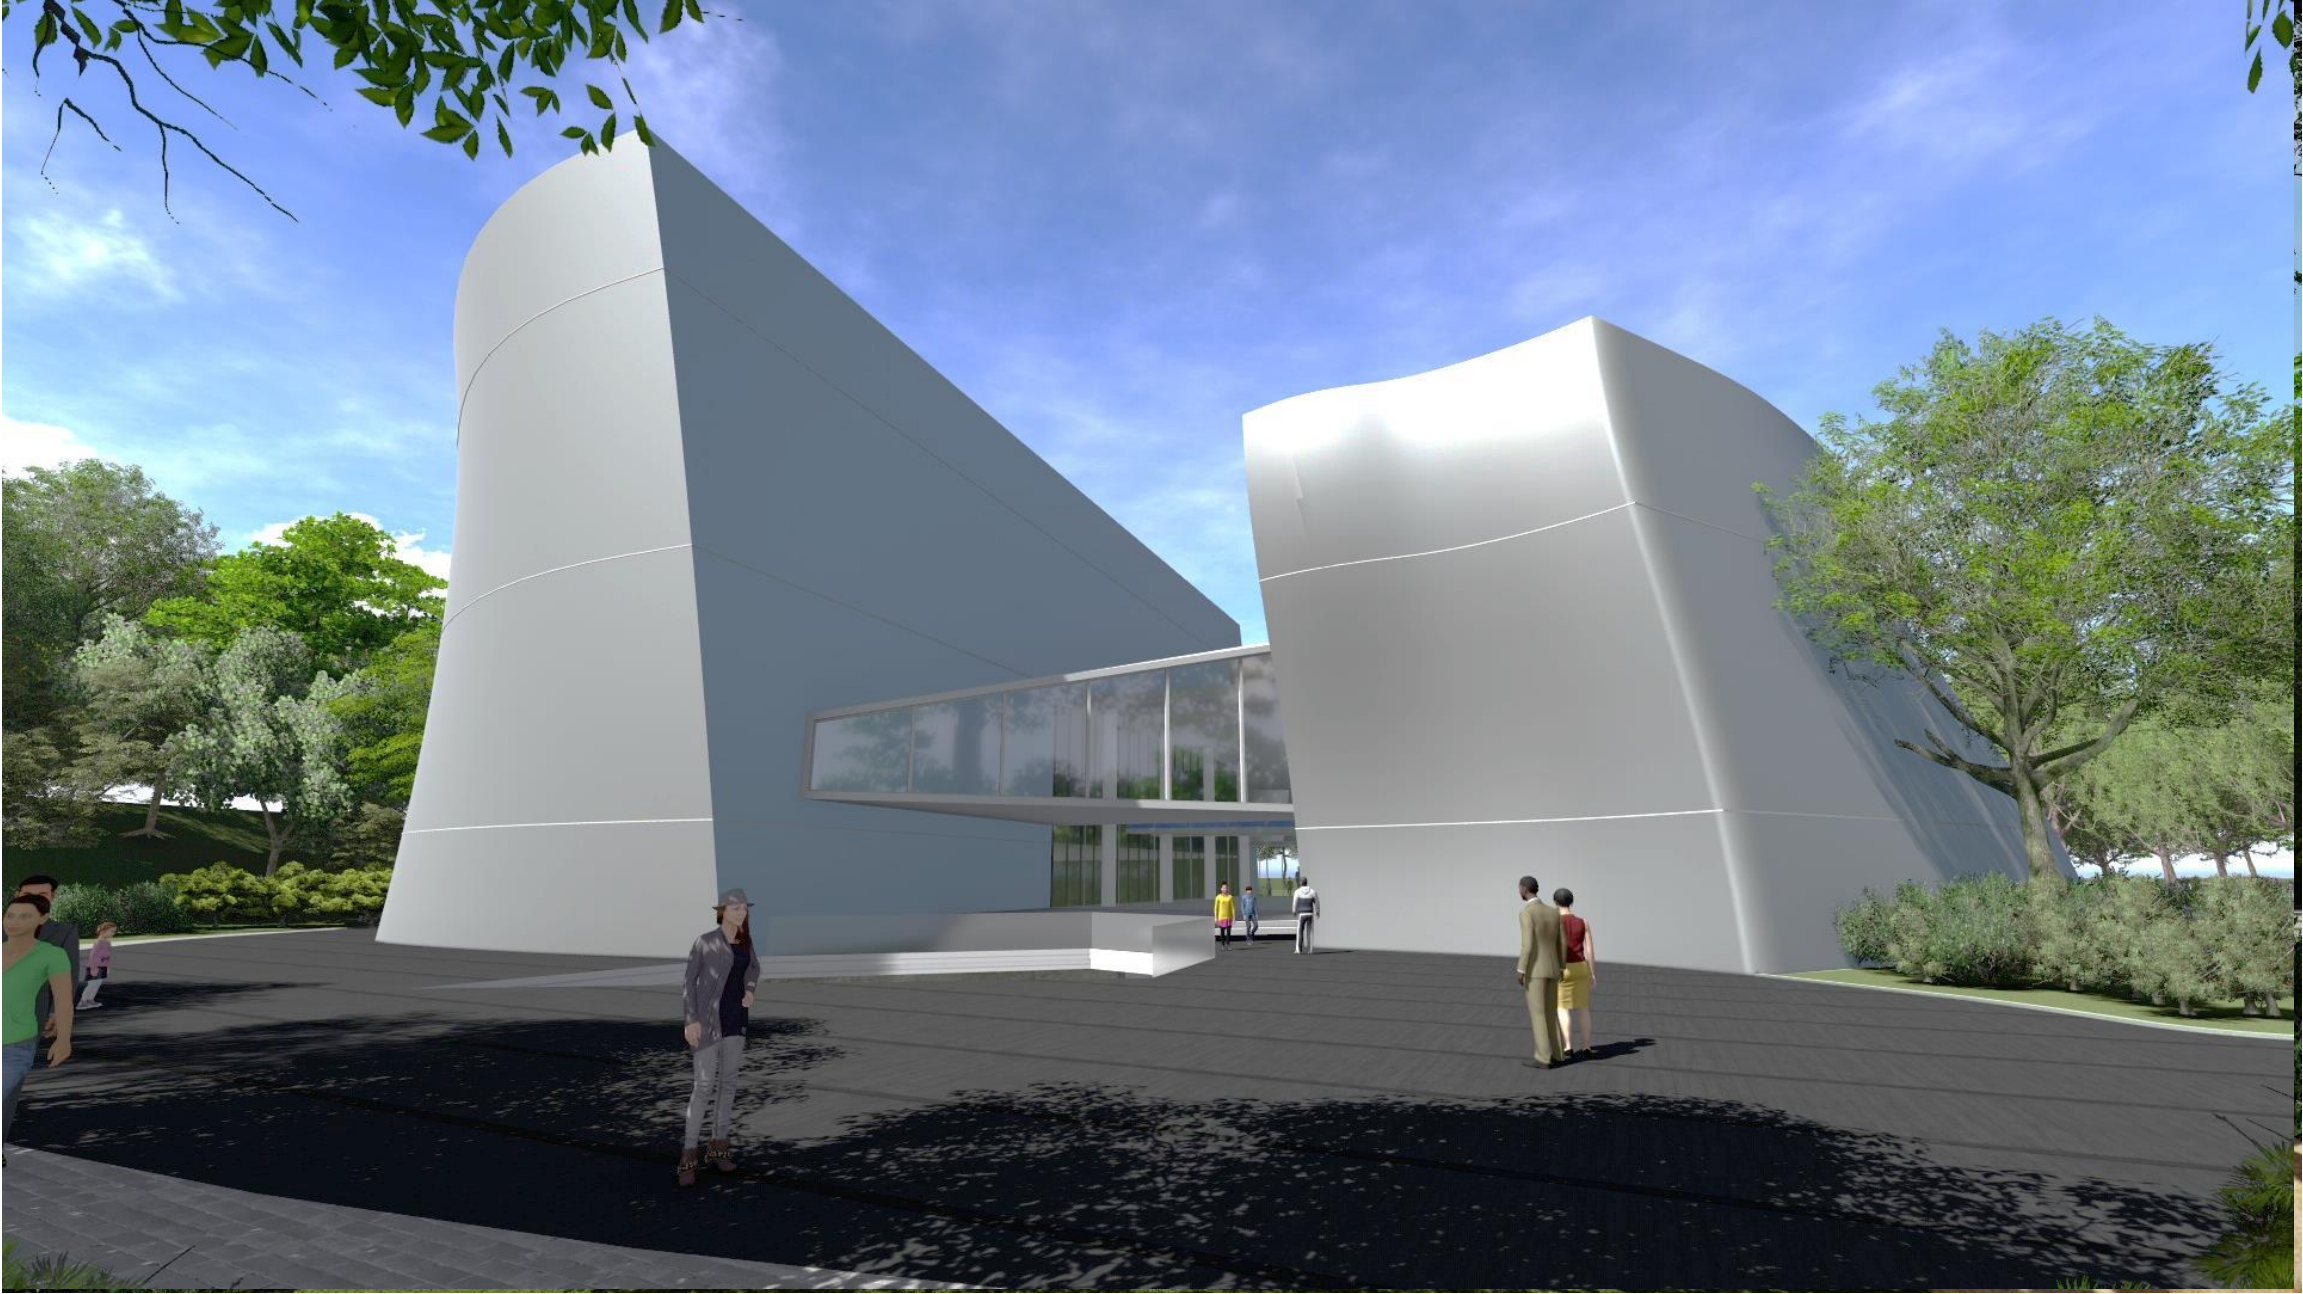

# SCHEME 1 SITE PLAN

OUTDOOR  
EXHIBIT AREA

LANDSCAPE BUFFER

TO BASEMENT

FORMAL OUTDOOR  
EVENT AREA

ENTRY/ EXIT  
BASEMENT PARKING

OUTDOOR  
SCULPTURE

PAVILION

C.T.  
ONGLAO

ARCHITECTURE  
INTERIOR DESIGN

SCHEME 1  
**PERSPECTIVE**

**SCHEME 1  
PERSPECTIVE**

SCHEME 1  
PERSPECTIVE

# SCHEME 1 SITE PLAN

FRONT

REAR

SCHEME 2  
ELEVATION

RIGHT SIDE

SCHEME 2  
ELEVATION

SCHEME 2  
PERSPECTIVE

**SCHEME 2  
PERSPECTIVE**

SCHEME 2  
PERSPECTIVE